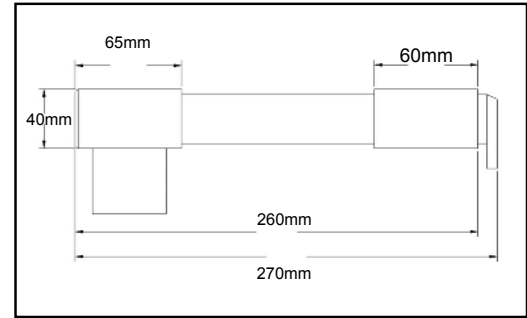

Van Door Lock Data Sheet

VA101 Rear Door Lock

VA102 Side Door Lock

Dimensions

Features:

- Easily fitted to rear doors and sliding side doors.
- Simple to operate, no loose parts.
- Comes complete with Bulldog's Plunge Lock which can be locked without the use of the key.
- Case hardened steel construction.
- 10 pin drill and pick resistant lock with a million plus key combinations, as used in Bulldog's TNO/TUV approved products.
- Fully concealed fasteners.
- Weight = 2.5kg
- Also available VA50 which comprises of a VA101 and VA102 keyed alike.

Easy to Install

Just four holes to drill, 9mm diameter. Packing plates included to aid door alignment. Back plates supplied to reinforce doors. Fitting is possible to doors even with central locking.